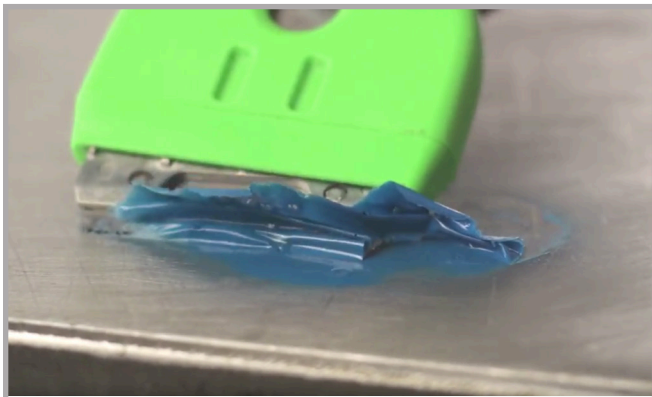

RITEKNIFE™

Innovative Leaders of Safety Knife Technology

SL100

Mozart® blade made in Solingen, Germany

Blade activation slider

Easy tool free blade change

High visibility green color

Lanyard hole

The world's first true safety scraper. The **Level 4 SL100** features an ergonomically shaped plastic body and a spring loaded mechanism that allows for quick task performance while protecting the user and product from damage or injury.

Features at a glance:

- Spring loaded safety feature
- For adhesives, glues, paint and anything you use your current scraper for
- Mozart® blade made in Solingen, Germany
- Easy tool-free blade change
- High visibility green