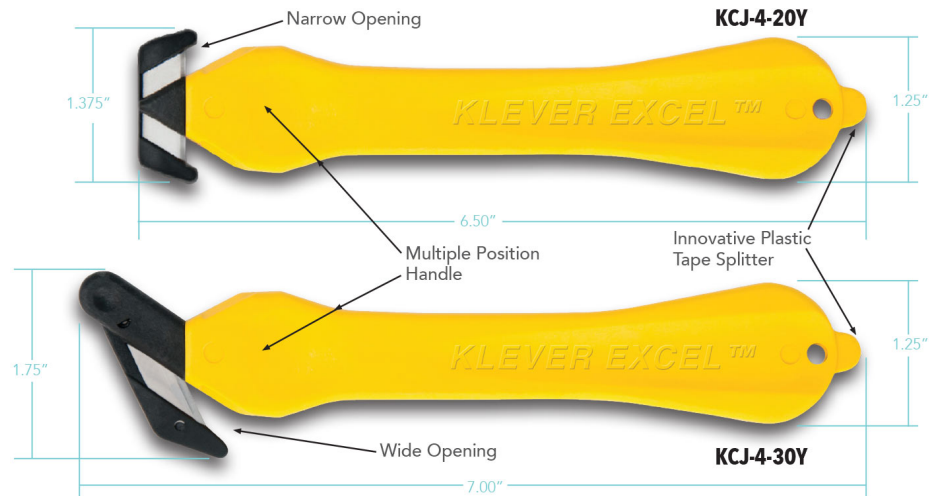

KLEVER EXCEL *Everything You Love About the XChange —*

Only Disposable!

Safety and Convenience

- Recessed blade reduces cut injuries and damaged goods.
- Cuts boxes, banding, film, tape, and thousands more applications.
- Multiple position handle; two positions for control and reach.
- Available in both narrow and wide heads with durable, high quality carbon steel blade.
- Innovative plastic tape splitter.
- Advanced Plastic Polymers.
- Highest Safety Level.
- Disposable.

Available in these colors