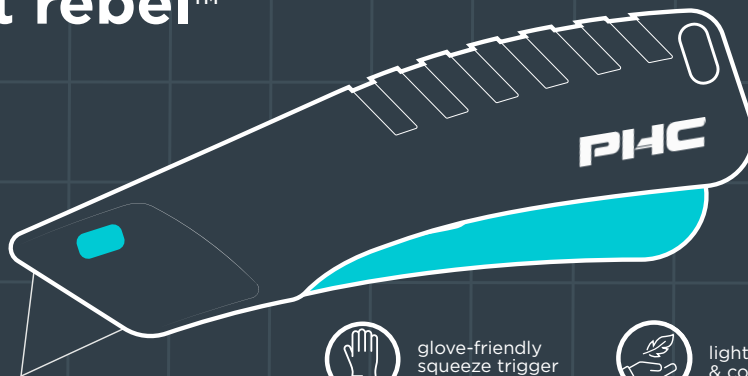

for added levels of safety

auto blade retraction
blade reflexively retracts into handle once trigger is released to protect user during non-use

smart blade retraction
blade instantly retracts into handle once it loses contact with material being cut, even when trigger is still engaged, to prevent accidental lacerations

auto-retract victa™ safety knife

E13206-9

heavy-duty metal handle

22mm
12mm
4mm

3 locked blade depth options

B11119-9

smart-retract rebel™ safety knife

E12304-4

glove-friendly squeeze trigger

lightweight & compact

B11117-9

metti™ metal detectable safety knife

E12208-9

heavy-duty metal handle

19mm
5mm

2 locked blade depth options