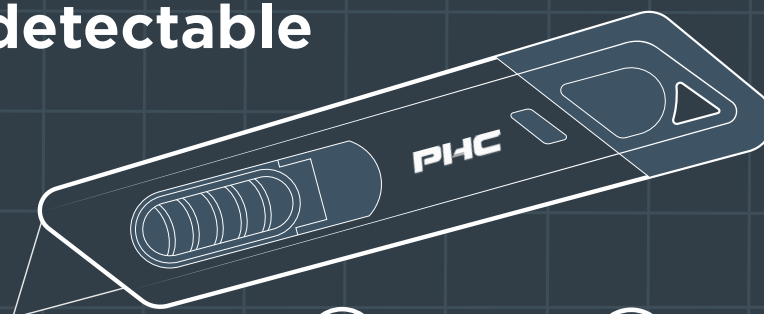

for added levels of safety

auto blade retraction
blade reflexively retracts into handle once trigger is released to protect user during non-use

smart blade retraction
blade instantly retracts into handle once it loses contact with material being cut, even when trigger is still engaged, to prevent accidental lacerations

glove-friendly squeeze trigger

lightweight & compact

B11117-9

metti™ metal detectable safety knife

E12208-9

heavy-duty metal handle

19mm
5mm

2 locked blade depth options