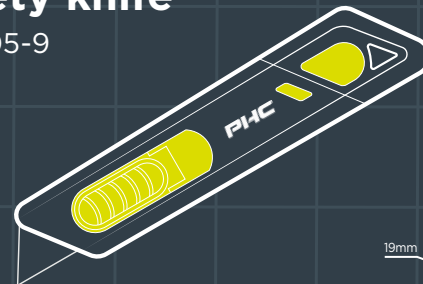

**auto-retract rebel™
safety knife**

E12209-4

B11117-9

glove-friendly
squeeze trigger

lightweight
& compact

**volo™ auto-retract
disposable
safety knife**

E12206-4

lightweight
& compact

ambidextrous

**metti™ auto-retract
safety knife**

E13205-9

B11119-9

heavy-duty
metal handle

19mm

5mm

2 locked
blade depth
options