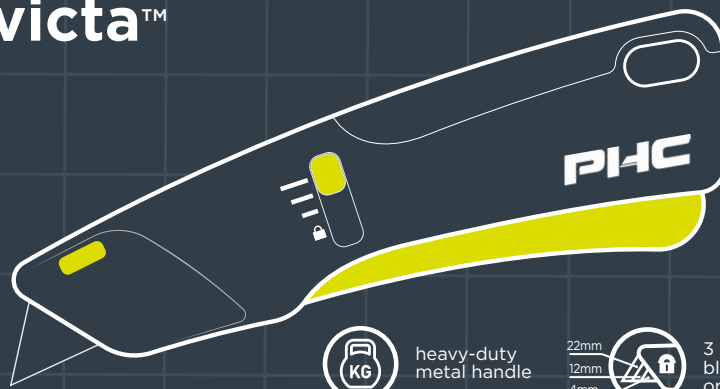

for added levels of safety

auto blade retraction
blade reflexively retracts into handle once trigger is released to protect user during non-use

smart blade retraction
blade instantly retracts into handle once it loses contact with material being cut, even when trigger is still engaged, to prevent accidental lacerations

auto-retract victa™ safety knife

E13206-9

heavy-duty metal handle

22mm
12mm
4mm

3 locked blade depth options

B11119-9

smart-retract rebel™ safety knife

E12304-4