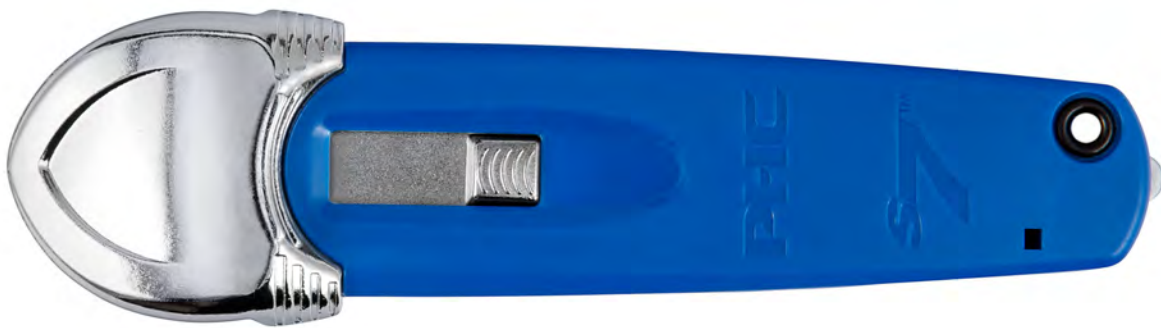

Spring-Back Safety Knife
QBSB

Spring-Back Pocket
Safety Cutter
(available in red, white & blue)
PSC-2

- Prevent damage to package contents
- Reduce costly injuries by preventing cut injuries

Metal 3-Button
Spring-Back Utility Knife
RZ3

Safety Cutter
S7

Guarded Spring-Back
Safety Cutter
EZ4

Guarded Ambidextrous
Disposable Knife
RSC432

KLEVER INNOVATIONS

PLUS

Disposable
Klevert Cutter **PLUS**
Better cut with curved blade (PLS-100)

Replacable
Klevert XChange Double **PLUS**
Durable magnesium handle (PLS-300XC-20)